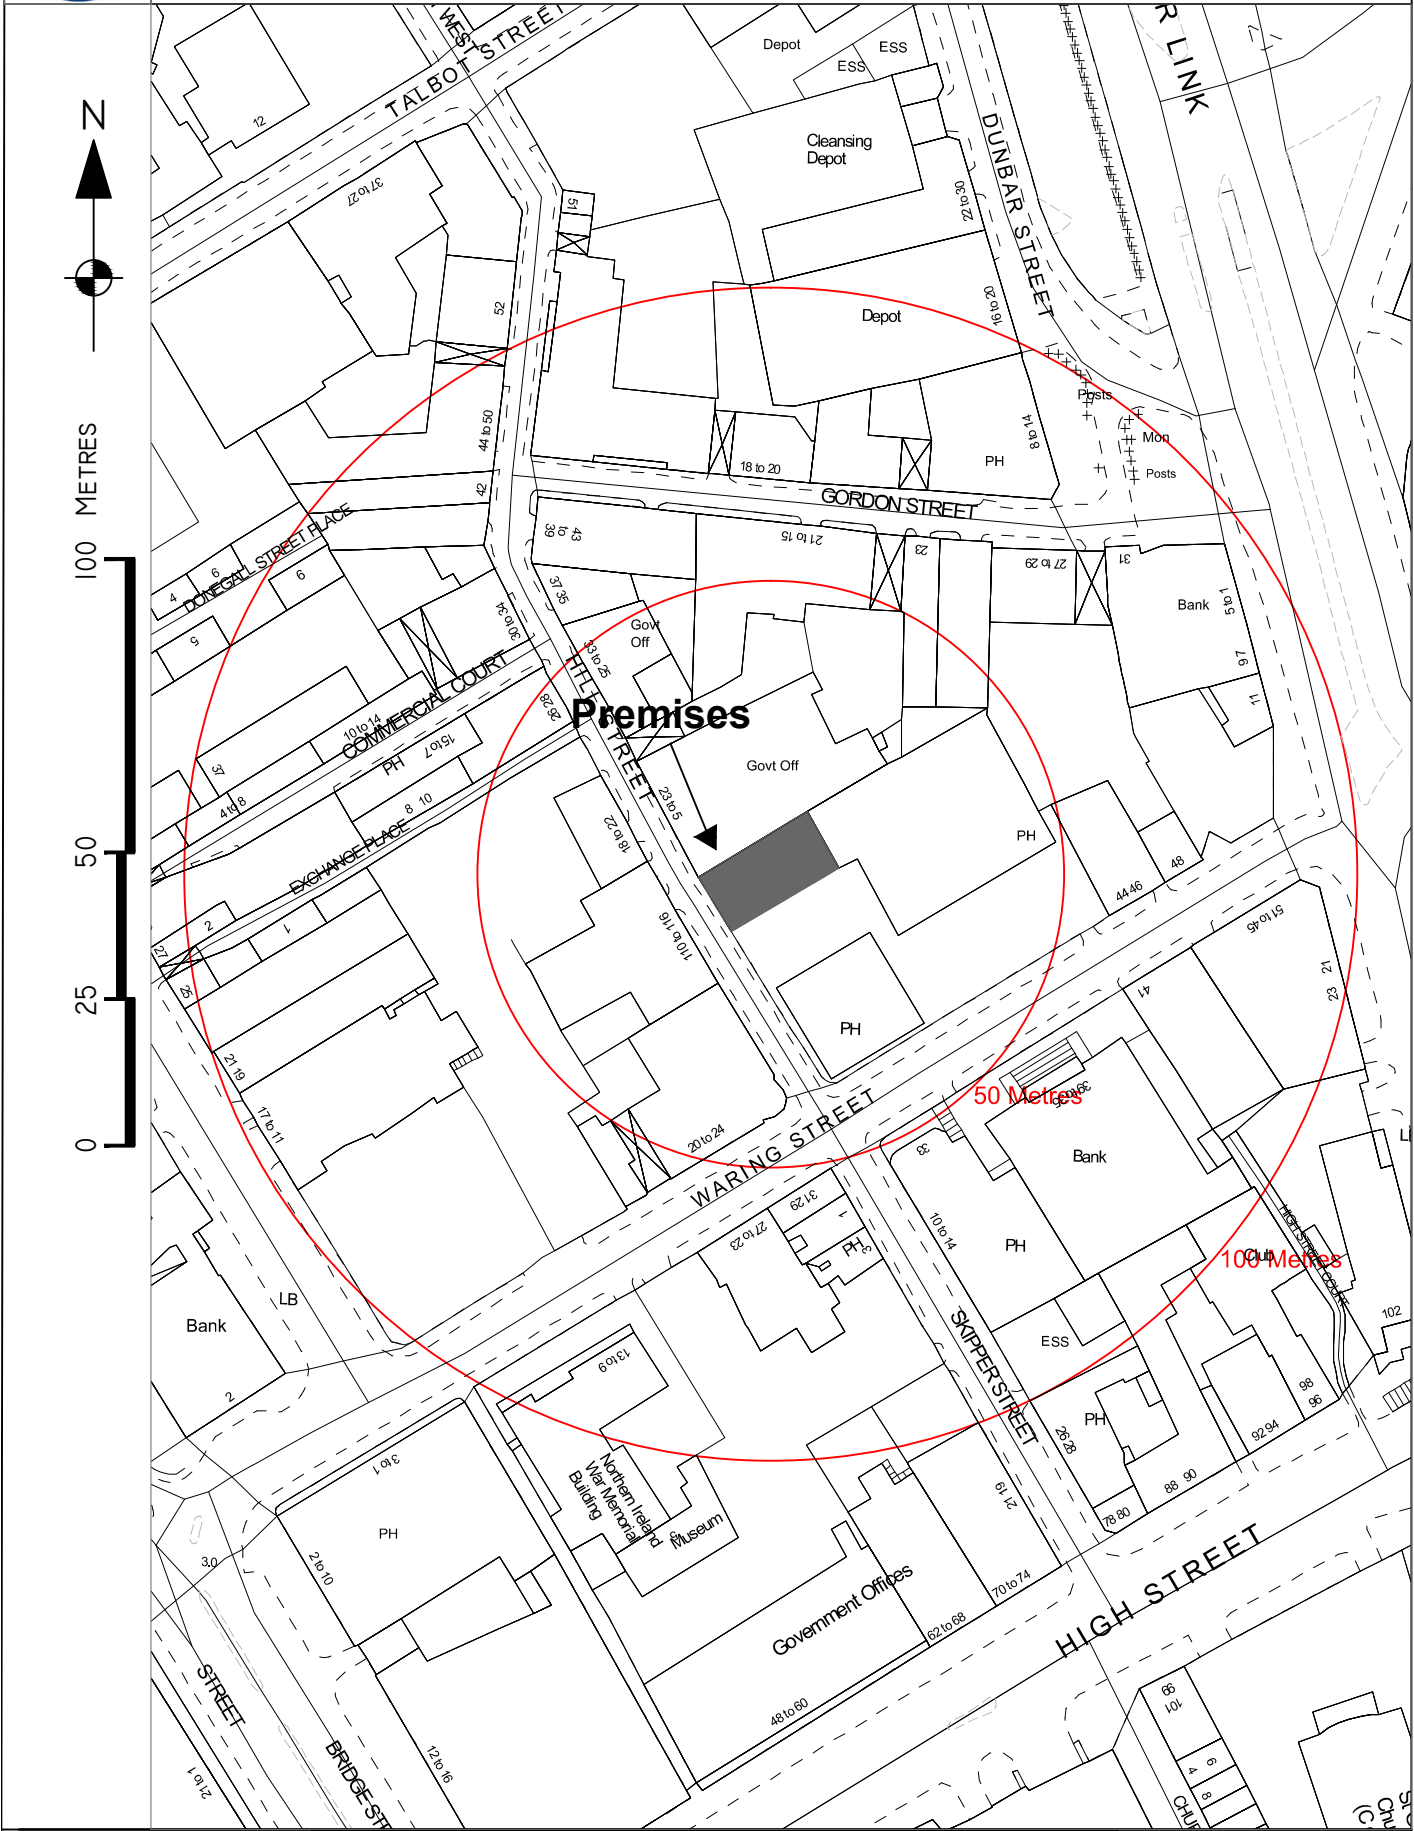

Building Control Service

DRAWN BY **A McCarten**
DATE **09/06/2014**

The Dirty Onion and Yard Bird (outdoor)
42 Waring Street

SCALE **1:2500 @ A4**